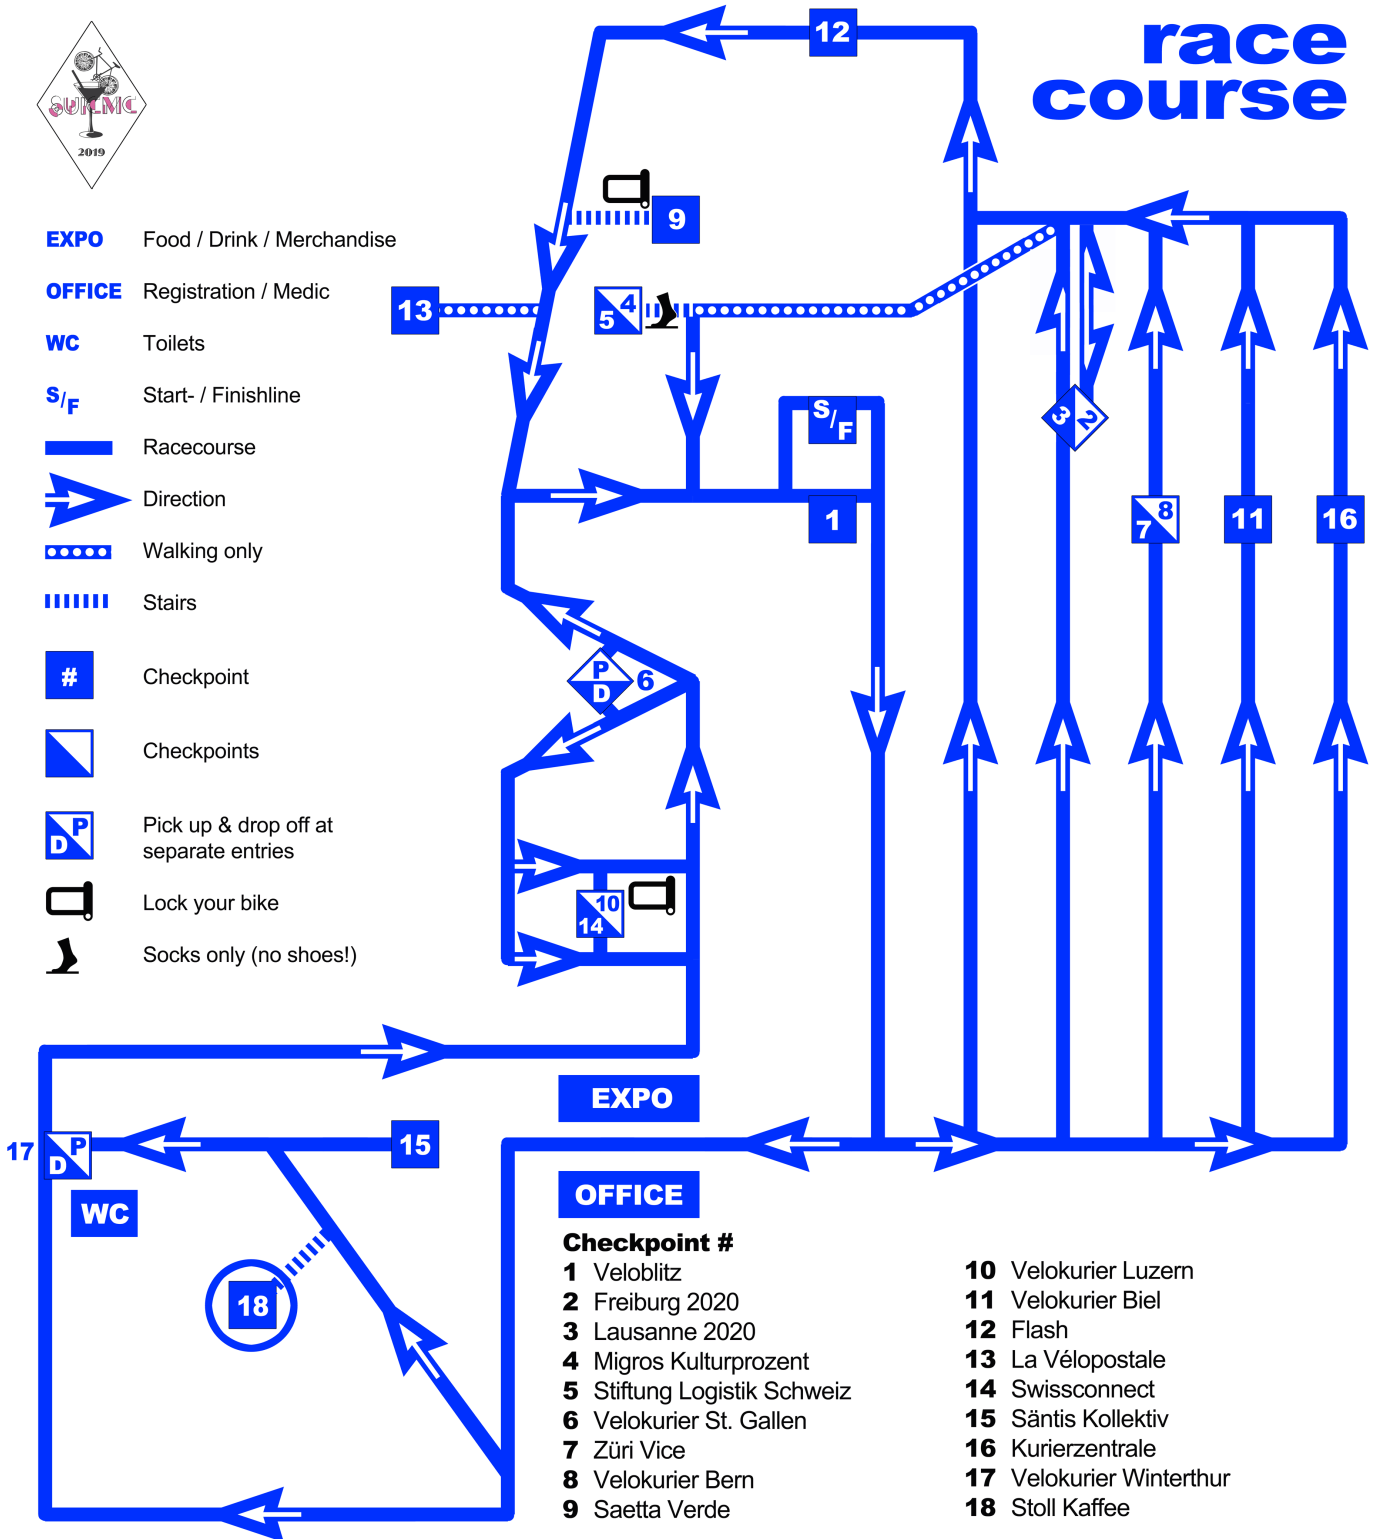

# race course

**EXPO** Food / Drink / Merchandise

**OFFICE** Registration / Medic

**WC** Toilets

**S/F** Start- / Finishline

**—** Racecourse

**→** Direction

**⋯** Walking only

**|||||** Stairs

**#** Checkpoint

**▒** Checkpoints

**▒ P** Pick up & drop off at separate entries

**🔒** Lock your bike

**👤** Socks only (no shoes!)